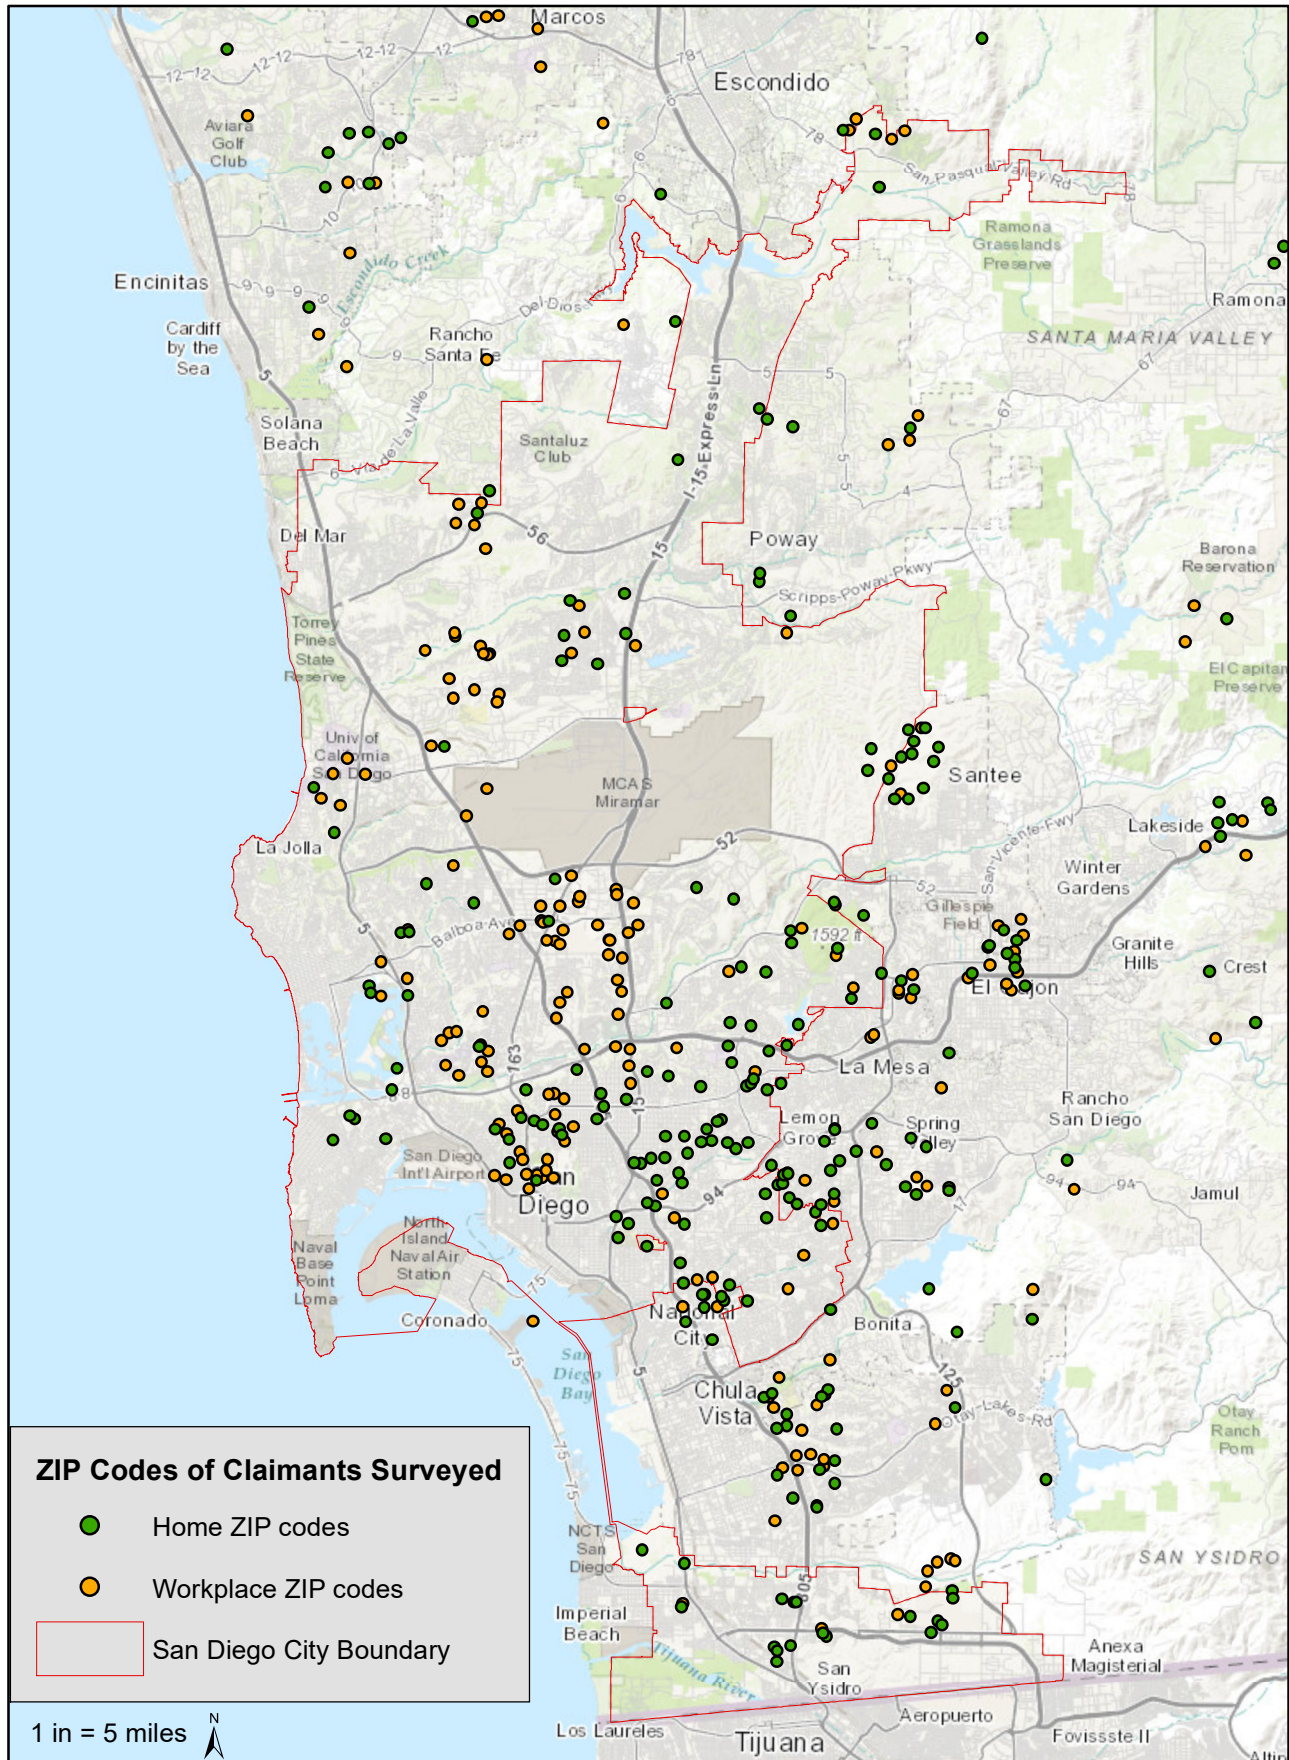

Home and Workplace ZIP Codes of Wage Theft Claimants Surveyed

Data Sources: San Diego State University and Center on Policy Initiatives survey of workers filing wage theft claims in the San Diego office of the California Labor Commissioner in Spring 2017; SANDAG GIS Database

Note: Data points have been randomized within ZIP code areas, and do not represent actual addresses | Map created by CPI on July 6, 2017